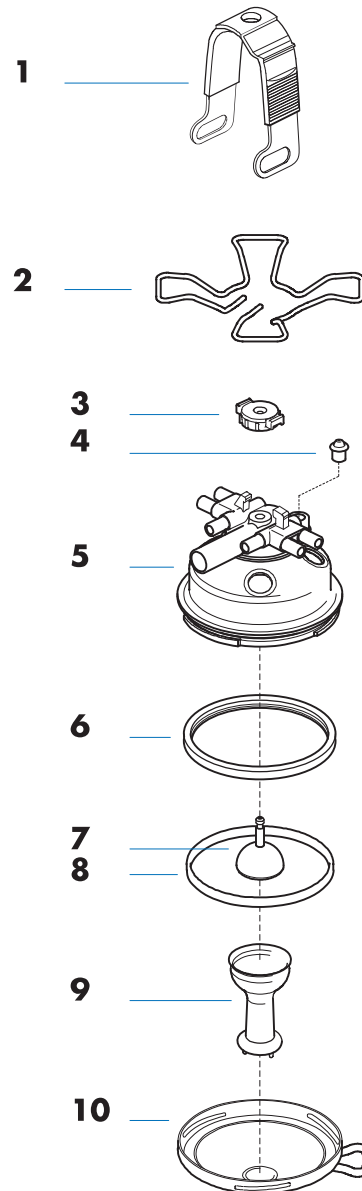

**04.04.0356**

1	04.04.3371	SPARE SCREW FOR CLAW 300 CC
2	04.04.3373	SPARE AIR DRIVER FOR CLAW 300 CC
3	04.04.3372	SPARE METAL HOOK FOR CLAW 300 CC
4	04.04.3374	SPARE STEEL UPPER BOWL FOR CLAW 300 CC
5	04.04.3377	SPARE GASKET FOR CLAW 300 CC
6	04.04.3375	SPARE VALVE WITH LINCHPIN FOR CLAW 300 CC
7	04.04.3384	SPARE O-RING FOR CLAW 300 CC
8	04.04.3378	SPARE POLYSULFONE LOWER BOWL FOR CLAW 300 CC WITH VALVE
8	04.04.3386	SPARE LOWER BOWL IN DARK PSU FOR CLAW 300 CC WITHOUT VALVE
8	04.04.3388	SPARE LOWER BOWL IN DARK PSU FOR CLAW 300 CC WITH VALVE
9	04.04.3379	SHUT OFF VALVE DISK FOR CLAW 300 CC
10	04.04.3380	SPARE BUMPER FOR CLAW 300 CC
11	04.04.3381	SPARE METAL INTERMEDIATE LATCH FOR CLAW 300 CC
12	04.04.3382	SPARE BUMPER SUPPORT FOR CLAW 300 CC
13	04.04.3383	SPARE SCREW AND POLE FOR CLAW 300 CC

MILKING CLAW "HARMONY" IN  
POLYSULPHONE AND STEEL 360CC

**04.04.0357**

<b>1</b>	<b>04.04.3401</b>	SPARE SUPPORT FITTING FOR HARMONY CLAW 360 CC
<b>2</b>	<b>04.04.3400</b>	SPARE MEMBRANE HOLDER FOR HARMONY CLAW 360 CC
<b>3</b>	<b>04.04.3403</b>	SPARE SHUT OFF VALVE DISK FOR CLAW "HARMONY 360 CC" AND "ALFA 150 CC" (7 PCS)
<b>4</b>	<b>04.04.3404</b>	SPARE AIR DRIVER CUP FOR CLAW "HARMONY 360 CC" AND "ALFA 150 CC"
<b>5</b>	<b>04.04.3405</b>	SPARE UPPER BOWL IN POLYSULPHONE FOR HARMONY CLAW 360 CC
<b>6</b>	<b>04.04.3406</b>	SPARE OUTER GASKET FOR HARMONY CLAW 360 CC
<b>7</b>	<b>04.04.3407</b>	SPARE VALVE WITH LINCHPIN FOR CLAW "HARMONY 360 CC" AND "ALFA 150 CC"
<b>8</b>	<b>04.04.3408</b>	SPARE INNER GASKET FOR HARMONY CLAW 360 CC
<b>9</b>	<b>04.04.3409</b>	SPARE INNER TUBE IN POLYSULFONE FOR HARMONY CLAW 360 CC
<b>10</b>	<b>04.04.3402</b>	SPARE STEEL LOWER BOWL FOR HARMONY CLAW 360 CC