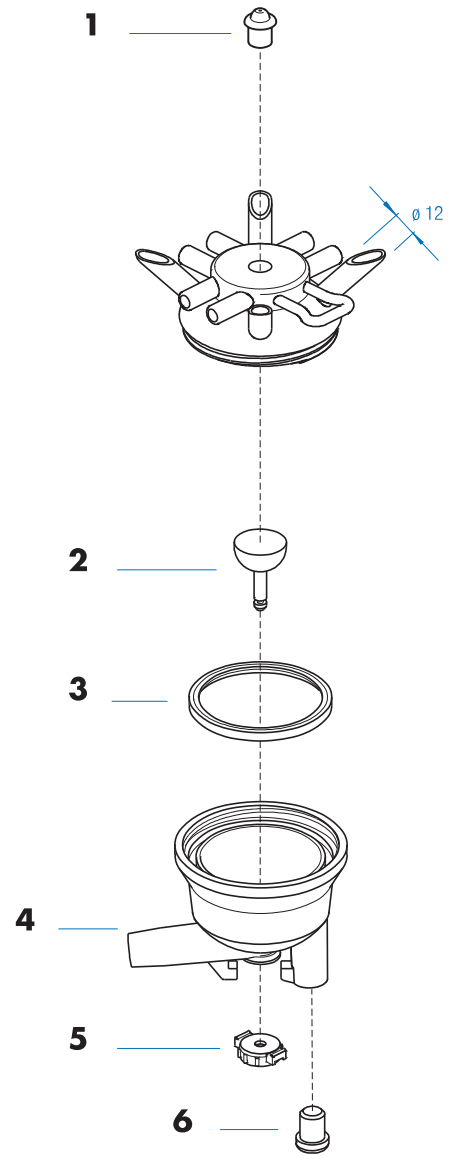

AVAILABLE SPARE PARTS

1	04.04.3404	SPARE AIR DRIVER CUP FOR CLAW "HARMONY 360 CC" AND "ALFA 150 CC"
2	04.04.3407	SPARE VALVE WITH LINCHPIN FOR CLAW "HARMONY 360 CC" AND "ALFA 150 CC"
3	04.04.3485	SPARE GASKET FOR ALFA CLAW 150 CC
4	04.04.3480	SPARE UPPER BOWL IN POLYSULPHONE FOR ALFA CLAW 150 CC
5	04.04.3403	SPARE SHUT OFF VALVE DISK FOR CLAW "HARMONY 360 CC" AND "ALFA 150 CC" (7 PCS)
6	04.04.3479	SPARE RUBBER TAP FOR ALFA CLAW 150 CC