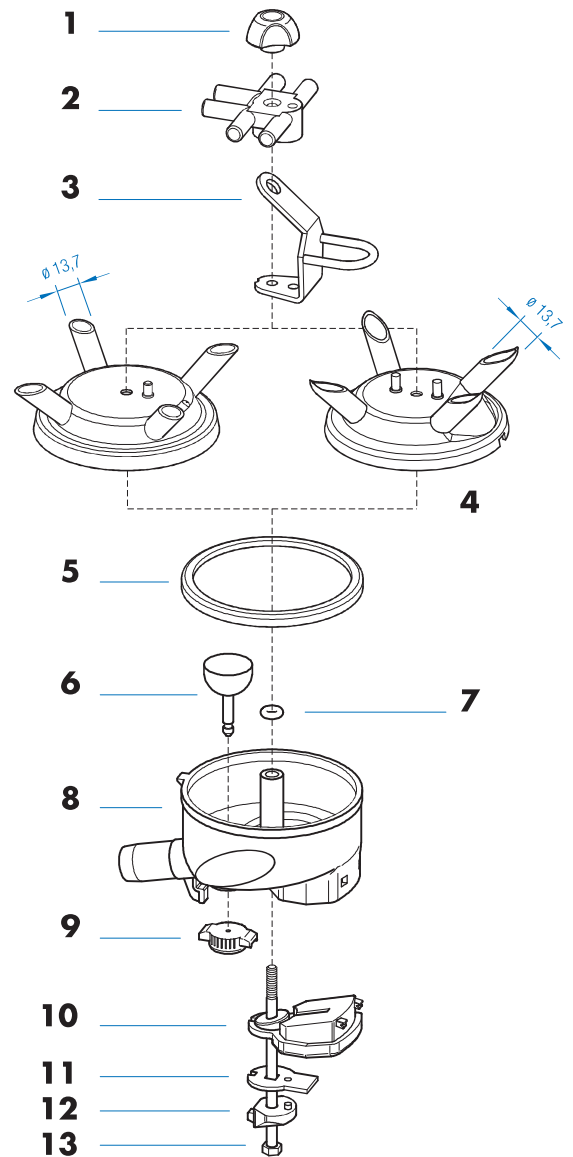

**04.02.0551**

REUSABLE BAG WITH FLEXIBLE  
TUBE FOR COLOSTRUM 2,5 L

**04.02.0481**

PLASTIC ADJUSTABLE CALF  
WEANER WITH SPIKES -  
YELLOW

**04.03.0004**

MILKING CLAW IN POLYSULFONE AND  
STEEL 300CC WITH VALVE

**04.04.0356**

1	04.04.3371	SPARE SCREW FOR CLAW 300 CC
2	04.04.3373	SPARE AIR DRIVER FOR CLAW 300 CC
3	04.04.3372	SPARE METAL HOOK FOR CLAW 300 CC
4	04.04.3374	SPARE STEEL UPPER BOWL FOR CLAW 300 CC
5	04.04.3377	SPARE GASKET FOR CLAW 300 CC
6	04.04.3375	SPARE VALVE WITH LINCHPIN FOR CLAW 300 CC
7	04.04.3384	SPARE O-RING FOR CLAW 300 CC
8	04.04.3378	SPARE POLYSULFONE LOWER BOWL FOR CLAW 300 CC WITH VALVE
8	04.04.3386	SPARE LOWER BOWL IN DARK PSU FOR CLAW 300 CC WITHOUT VALVE
8	04.04.3388	SPARE LOWER BOWL IN DARK PSU FOR CLAW 300 CC WITH VALVE
9	04.04.3379	SHUT OFF VALVE DISK FOR CLAW 300 CC
10	04.04.3380	SPARE BUMPER FOR CLAW 300 CC
11	04.04.3381	SPARE METAL INTERMEDIATE LATCH FOR CLAW 300 CC
12	04.04.3382	SPARE BUMPER SUPPORT FOR CLAW 300 CC
13	04.04.3383	SPARE SCREW AND POLE FOR CLAW 300 CC