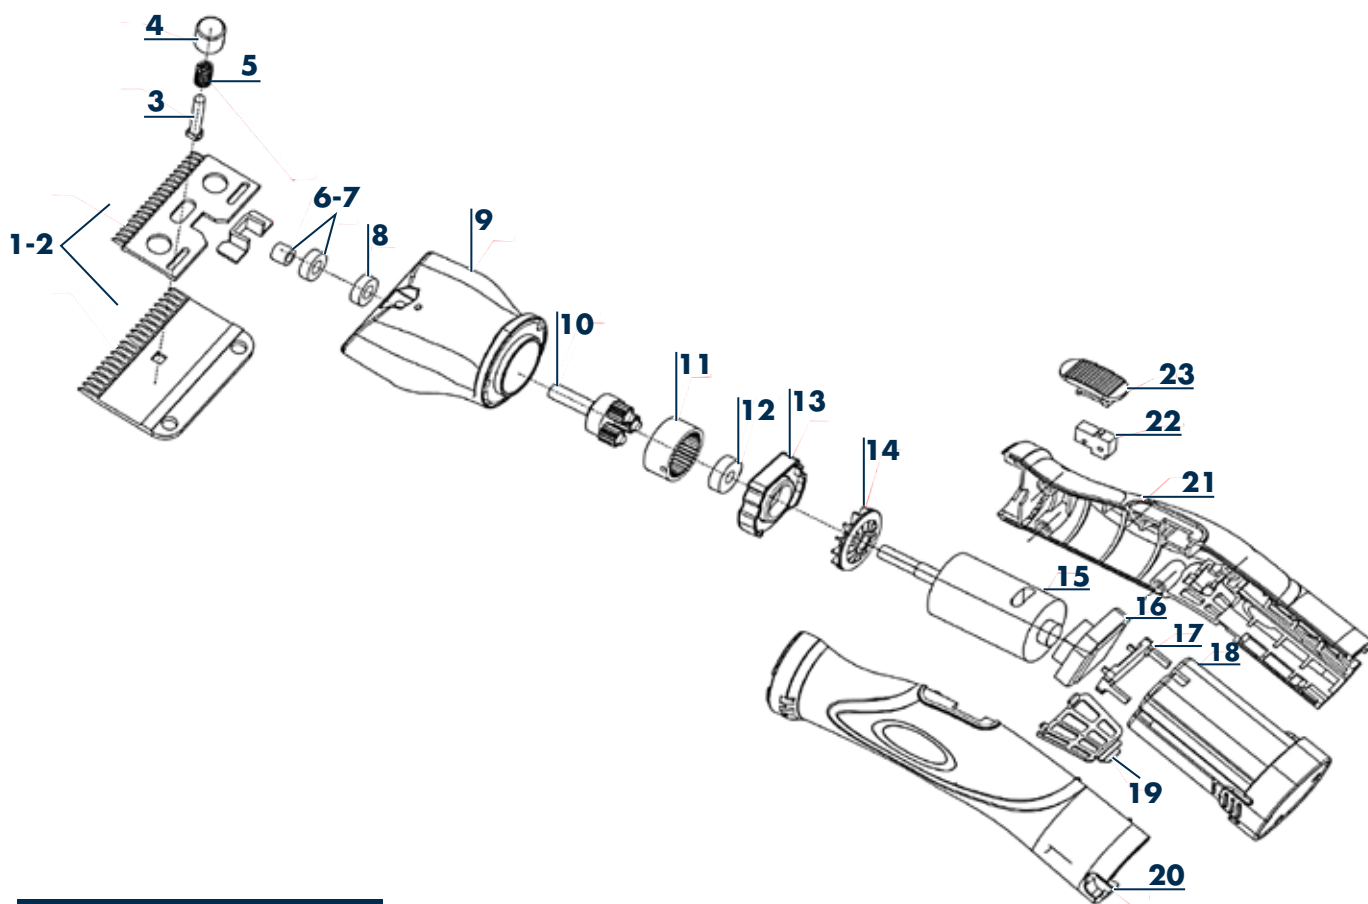

AVAILABLE SPARE PARTS

1	03.06.3770	ELECTRIC CATTLE SHEARING MACHINE BLADES SET "FARMPRO CATTLE"
2		
3	03.06.3672	SPARE PART FOR CORDLESS SHEARING MACHINE "FARMPRO" - FIXING SCREW
4	03.06.3673	SPARE PART FOR CORDLESS SHEARING MACHINE "FARMPRO" - TENSION NUT
5	03.06.3675	SPARE PART FOR CORDLESS SHEARING MACHINE "FARMPRO" - SPRING
6	03.06.3676	SPARE PART FOR CORDLESS SHEARING MACHINE "FARMPRO" - ECCENTRIC SOCKET AND HEAD
7		
8	03.06.3077	SPARE PART FOR CORDLESS SHEARING MACHINE "FARMPRO" - ECCENTRIC SOCKET AND HEAD
9	03.06.3677	SPARE PART FOR CORDLESS SHEARING MACHINE "FARMPRO" - HEAD HOUSING
10	03.06.3078	SPARE PART FOR CORDLESS SHEARING MACHINE "FARMPRO" - GEAR AND SHAFT ASSEMBLY
11	03.06.3079	SPARE PART FOR CORDLESS SHEARING MACHINE "FARMPRO" - RING GEAR
12	03.06.3080	SPARE PART FOR CORDLESS SHEARING MACHINE "FARMPRO" - DRIVE SHAFT BEARING
13	03.06.3081	SPARE PART FOR CORDLESS SHEARING MACHINE "FARMPRO" - DRIVE SHAFT BEARING GUIDE
14	03.06.3082	SPARE PART FOR CORDLESS SHEARING MACHINE "FARMPRO" - FAN
15	03.06.3083	SPARE PART FOR CORDLESS SHEARING MACHINE "FARMPRO" - BRUSHLESS MOTOR
16	03.06.3084	SPARE PART FOR CORDLESS SHEARING MACHINE "FARMPRO" - P.C.B
17	03.06.3085	SPARE PART FOR CORDLESS SHEARING MACHINE "FARMPRO" - BATTERY CONNECTION
18	03.06.3086	SPARE BATTERY FOR CORDLESS SHEARING MACHINE "FARMPRO" - 16,8 V 2500 mAh
19	03.06.3087	SPARE PART FOR CORDLESS SHEARING MACHINE "FARMPRO" - AIR FILTER
20	03.06.3088	SPARE PART FOR CORDLESS SHEARING MACHINE "FARMPRO" - LEFT HOUSING HANDLE
21	03.06.3089	SPARE PART FOR CORDLESS SHEARING MACHINE "FARMPRO" - RIGHT HOUSING HANDLE
22	03.06.3090	SPARE PART FOR CORDLESS SHEARING MACHINE "FARMPRO" - SWITCH
23	03.06.3091	SPARE PART FOR CORDLESS SHEARING MACHINE "FARMPRO" - SWITCH COVER
-	03.06.3093	SPARE PART FOR CORDLESS SHEARING MACHINE "FARMPRO" - SCREWDRIVER
-	03.06.3094	SPARE PART FOR CORDLESS SHEARING MACHINE "FARMPRO" - BATTERY CHARGER