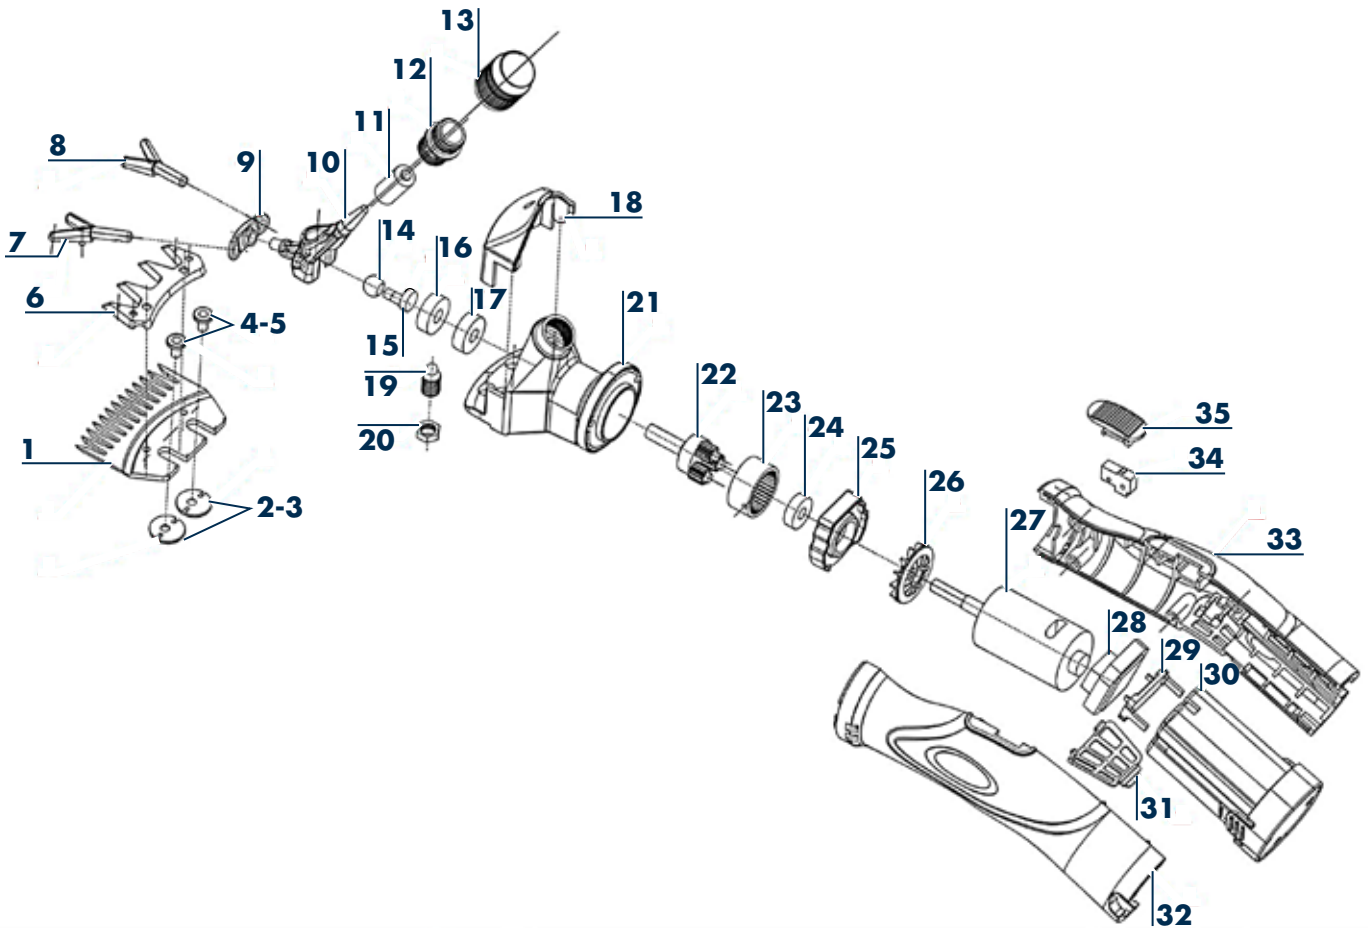

03.06.3608

ELECTRIC CLIPPER "FARM PRO SHEEP"

03.06.3051

ELECTRIC CLIPPER FOR SHEEP BRUSHLESS
WITH LI-ION BATTERY (2500 mAh - 60 min)

AVAILABLE SPARE PARTS

1	03.06.3060	SPARE PART FOR CORDLESS SHEARING MACHINE "FARMPRO" - 13 TEETH COMB ("SHEEP" P.1)
2	03.06.3061	SPARE PART FOR CORDLESS SHEARING MACHINE "FARMPRO" - COMB SCREWS ("SHEEP" P.2/3)
3		
4		
5	03.06.3062	SPARE PART FOR CORDLESS SHEARING MACHINE "FARMPRO" - COMB THREADED INSERTS ("SHEEP" P.4/5)
6	03.06.3063	SPARE PART FOR CORDLESS SHEARING MACHINE "FARMPRO" - 4 TEETH BLADE ("SHEEP" P.6)
7	03.06.3064	SPARE PART FOR CORDLESS SHEARING MACHINE "FARMPRO" - LEFT FORK ("SHEEP" P.7)
8	03.06.3065	SPARE PART FOR CORDLESS SHEARING MACHINE "FARMPRO" - RIGHT FORK ("SHEEP" P.8)
9	03.06.3066	SPARE PART FOR CORDLESS SHEARING MACHINE "FARMPRO" - FORK HOLDER ("SHEEP" P.9)
10	03.06.3067	SPARE PART FOR CORDLESS SHEARING MACHINE "FARMPRO" - FORK OSCILLATOR ("SHEEP" P.10)
11	03.06.3068	SPARE PART FOR CORDLESS SHEARING MACHINE "FARMPRO" - PRESSURE BUSHING ("SHEEP" P.11)
12	03.06.3069	SPARE PART FOR CORDLESS SHEARING MACHINE "FARMPRO" - THREADED COUPLER ("SHEEP" P.12)
13	03.06.3070	SPARE PART FOR CORDLESS SHEARING MACHINE "FARMPRO" - TENSION NUT ("SHEEP" P.13)
14	03.06.3071	SPARE PART FOR CORDLESS SHEARING MACHINE "FARMPRO" - ECCENTRIC BALL ("SHEEP" P.14)
15	03.06.3072	SPARE PART FOR CORDLESS SHEARING MACHINE "FARMPRO" - ECCENTRIC INSERT ("SHEEP" P.15)
16	03.06.3077	SPARE PART FOR CORDLESS SHEARING MACHINE "FARMPRO" - HEAD BEARING ("SHEEP" P.16+17 - "CATTLE" P. 8)
17		
18	03.06.3074	SPARE PART FOR CORDLESS SHEARING MACHINE "FARMPRO" - HEAD COVER ("SHEEP" P.18)
19	03.06.3075	SPARE PART FOR CORDLESS SHEARING MACHINE "FARMPRO" - CENTRAL FIXING SCREW ("SHEEP" P.19)
20	03.06.3076	SPARE PART FOR CORDLESS SHEARING MACHINE "FARMPRO" - LOCKING NUT ("SHEEP" P.20)
21	03.06.3073	SPARE PART FOR CORDLESS SHEARING MACHINE "FARMPRO" - HEAD CASTING ("SHEEP" P.21)
22	03.06.3078	SPARE PART FOR CORDLESS SHEARING MACHINE "FARMPRO" - GEAR AND SHAFT ASSEMBLY
23	03.06.3079	SPARE PART FOR CORDLESS SHEARING MACHINE "FARMPRO" - RING GEAR ("SHEEP" P.23 - "CATTLE" P.11)
24	03.06.3080	SPARE PART FOR CORDLESS SHEARING MACHINE "FARMPRO" - DRIVE SHAFT BEARING ("SHEEP" P.24 - "CATTLE" P.12)
25	03.06.3081	SPARE PART FOR CORDLESS SHEARING MACHINE "FARMPRO" - DRIVE SHAFT BEARING GUIDE
26	03.06.3082	SPARE PART FOR CORDLESS SHEARING MACHINE "FARMPRO" - FAN ("SHEEP" P.26 - "CATTLE" P.14)
27	03.06.3083	SPARE PART FOR CORDLESS SHEARING MACHINE "FARMPRO" - BRUSHLESS MOTOR ("SHEEP" P.27 - "CATTLE" P.15)
28	03.06.3084	SPARE PART FOR CORDLESS SHEARING MACHINE "FARMPRO" - P.C.B ("SHEEP" P.28 - "CATTLE" P.16)
29	03.06.3085	SPARE PART FOR CORDLESS SHEARING MACHINE "FARMPRO" - BATTERY CONNECTION ("SHEEP" P.29 - "CATTLE" P.17)
30	03.06.3086	SPARE PART FOR CORDLESS SHEARING MACHINE "FARMPRO" - 16,8 V 2500 mAh BATTERY ("SHEEP" P.30 - "CATTLE" P.18)
31	03.06.3087	SPARE PART FOR CORDLESS SHEARING MACHINE "FARMPRO" - AIR FILTER ("SHEEP" P.31 - "CATTLE" P.19)
32	03.06.3088	SPARE PART FOR CORDLESS SHEARING MACHINE "FARMPRO" - LEFT HOUSING HANDLE ("SHEEP" P.32 - "CATTLE" P.20)
33	03.06.3089	SPARE PART FOR CORDLESS SHEARING MACHINE "FARMPRO" - RIGHT HOUSING HANDLE ("SHEEP" P.33 - "CATTLE" P.21)
34	03.06.3090	SPARE PART FOR CORDLESS SHEARING MACHINE "FARMPRO" - SWITCH ("SHEEP" P.34 - "CATTLE" P.22)
35	03.06.3091	SPARE PART FOR CORDLESS SHEARING MACHINE "FARMPRO" - SWITCH COVER ("SHEEP" P.35 - "CATTLE" P.23)
-	03.06.3093	SPARE PART FOR CORDLESS SHEARING MACHINE "FARMPRO" - SCREWDRIVER ("SHEEP" - "CATTLE")
-	03.06.3094	SPARE PART FOR CORDLESS SHEARING MACHINE "FARMPRO" - BATTERY CHARGER ("SHEEP" - "CATTLE")